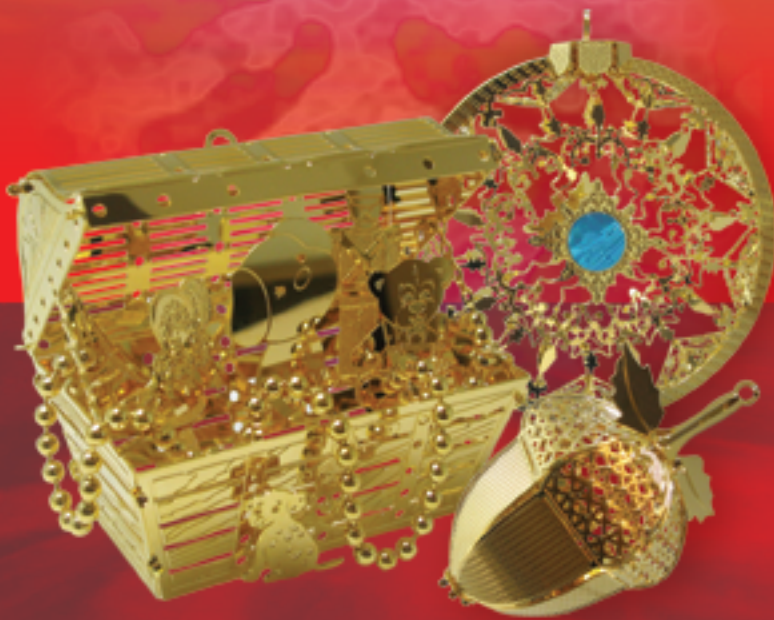

Photofabrication Engineering, Inc.
500 Fortune Boulevard, Milford, Massachusetts 01757
Phone: 508 • 478 • 2025 Fax: 508 • 478 • 3582
www.decorativeetching.com

Let us unlock your creative potential

Let us unlock your creative potential